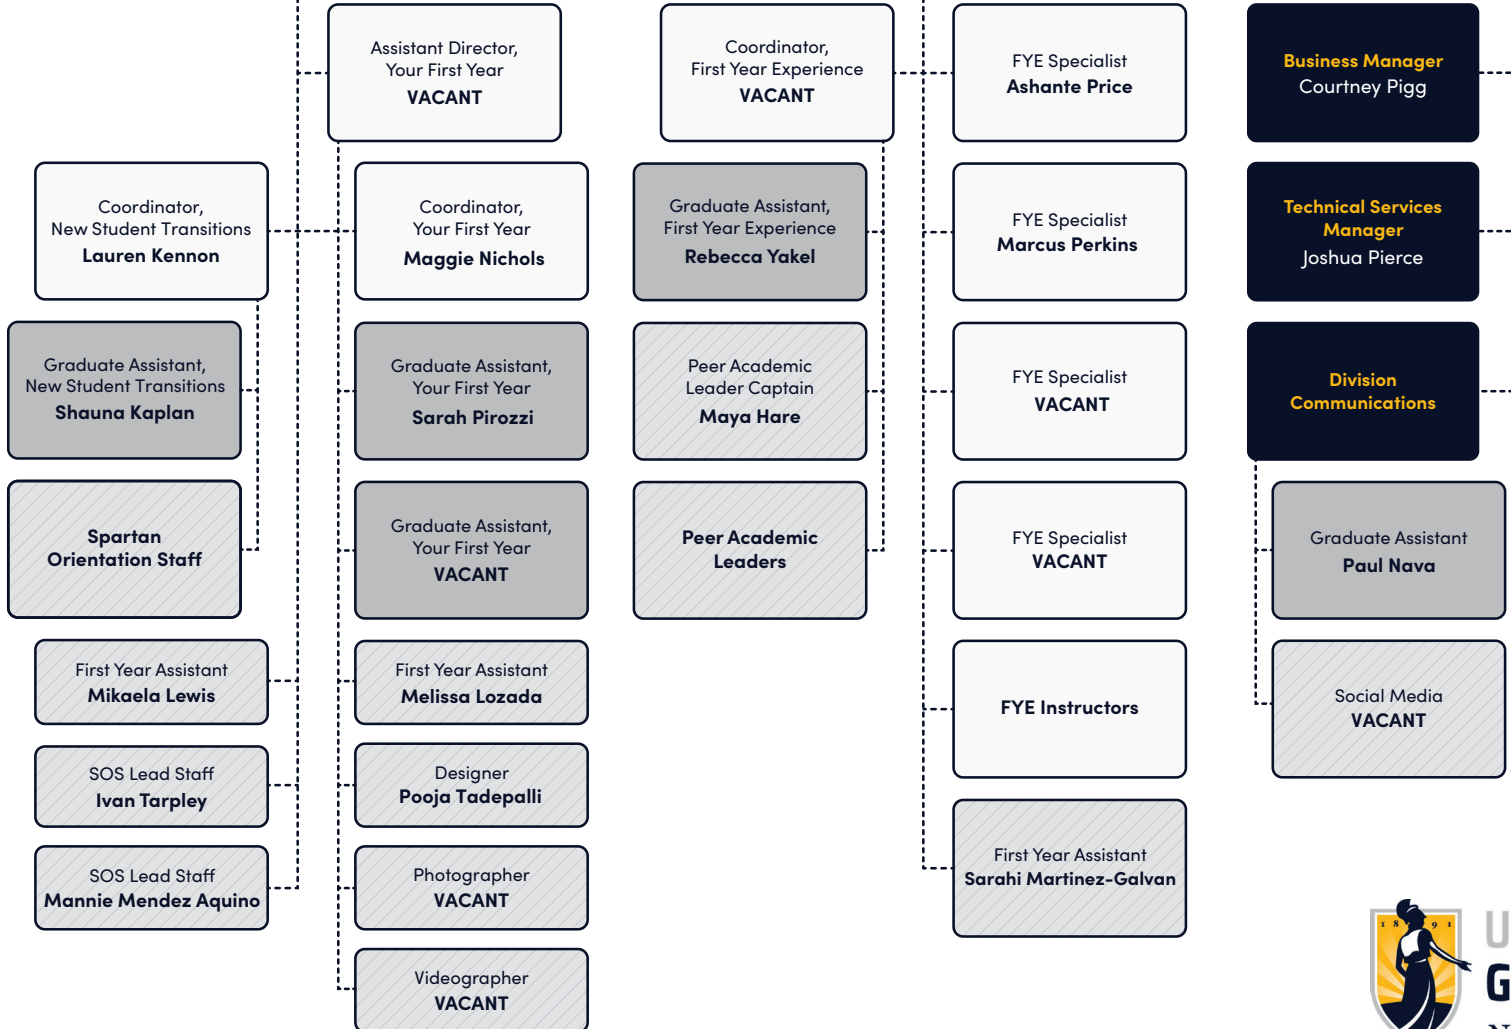

NEW STUDENT TRANSITIONS & FIRST YEAR EXPERIENCE ORGANIZATIONAL CHART

Senior Director, First Year Student Engagement & Experience
Dr. Kim Sousa Peoples

**Associate Director,
New Student Transitions**
Katie Tucker

**Director,
First Year Experience**
Emily Wiersma

- Professional Staff
- Graduate Assistant
- Undergraduate Student