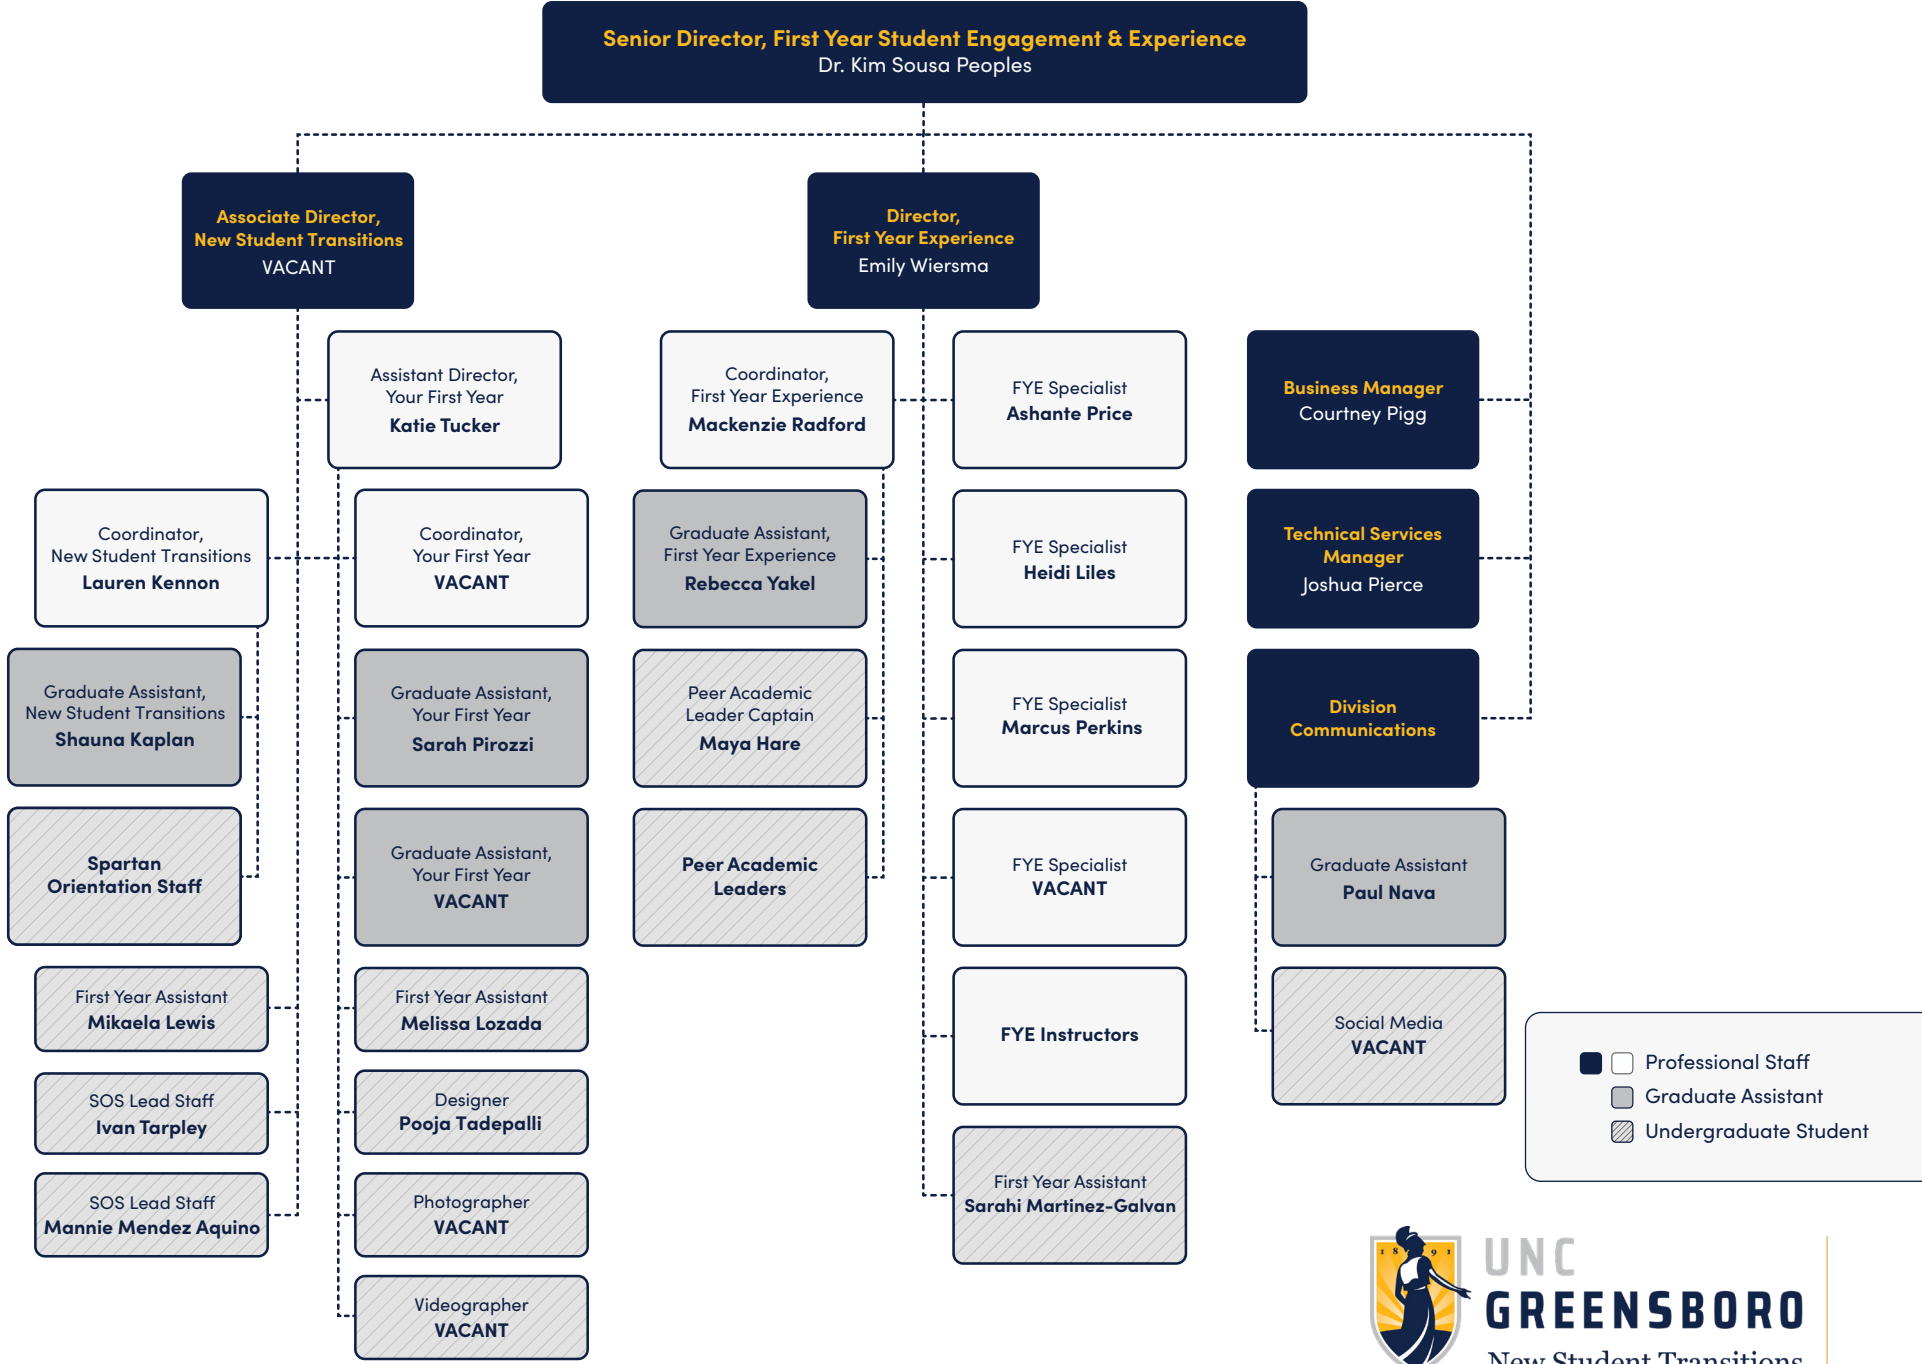

NEW STUDENT TRANSITIONS & FIRST YEAR EXPERIENCE ORGANIZATIONAL CHART

- Professional Staff
- Graduate Assistant
- Undergraduate Student