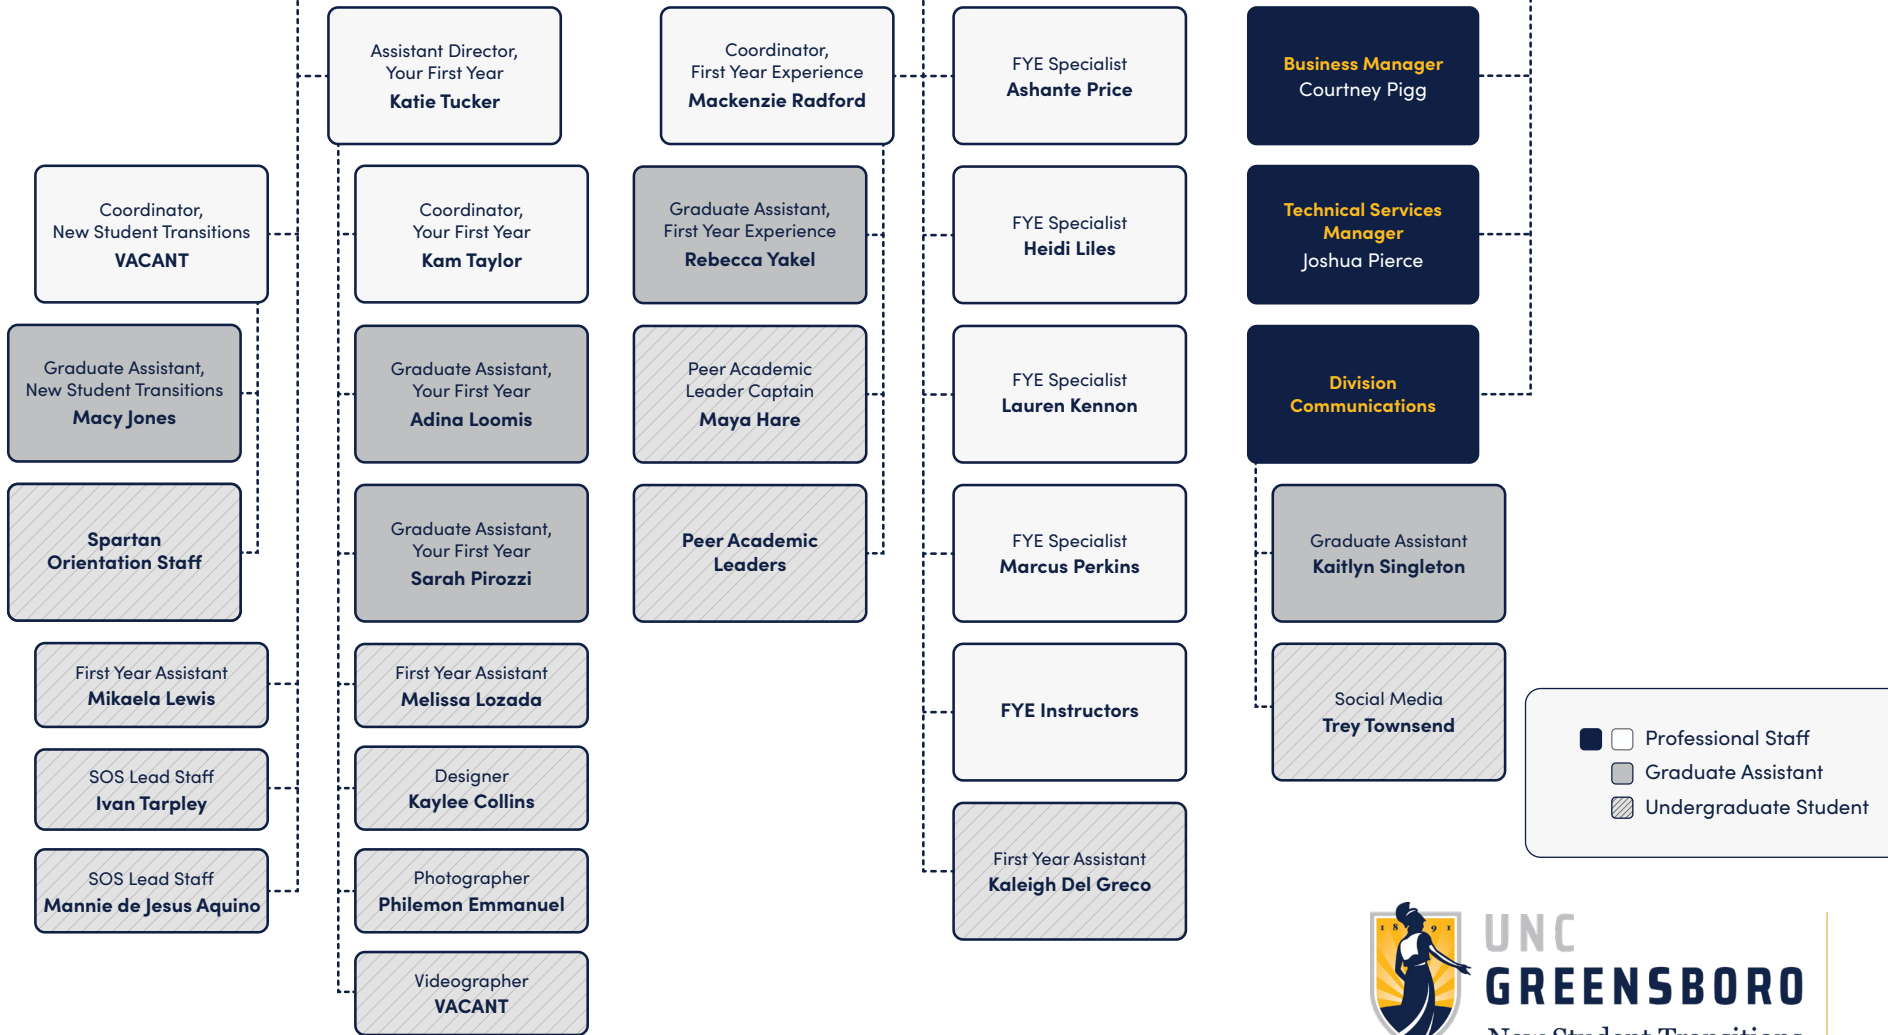

# NEW STUDENT TRANSITIONS & FIRST YEAR EXPERIENCE ORGANIZATIONAL CHART

**Senior Director, First Year Student Engagement & Experience**  
Dr. Kim Sousa Peoples

**Director,  
New Student Transitions**  
VACANT

**Director,  
First Year Experience**  
Emily Wiersma

- Professional Staff
- Graduate Assistant
- Undergraduate Student

**UNC  
GREENSBORO**  
New Student Transitions  
& First Year Experience