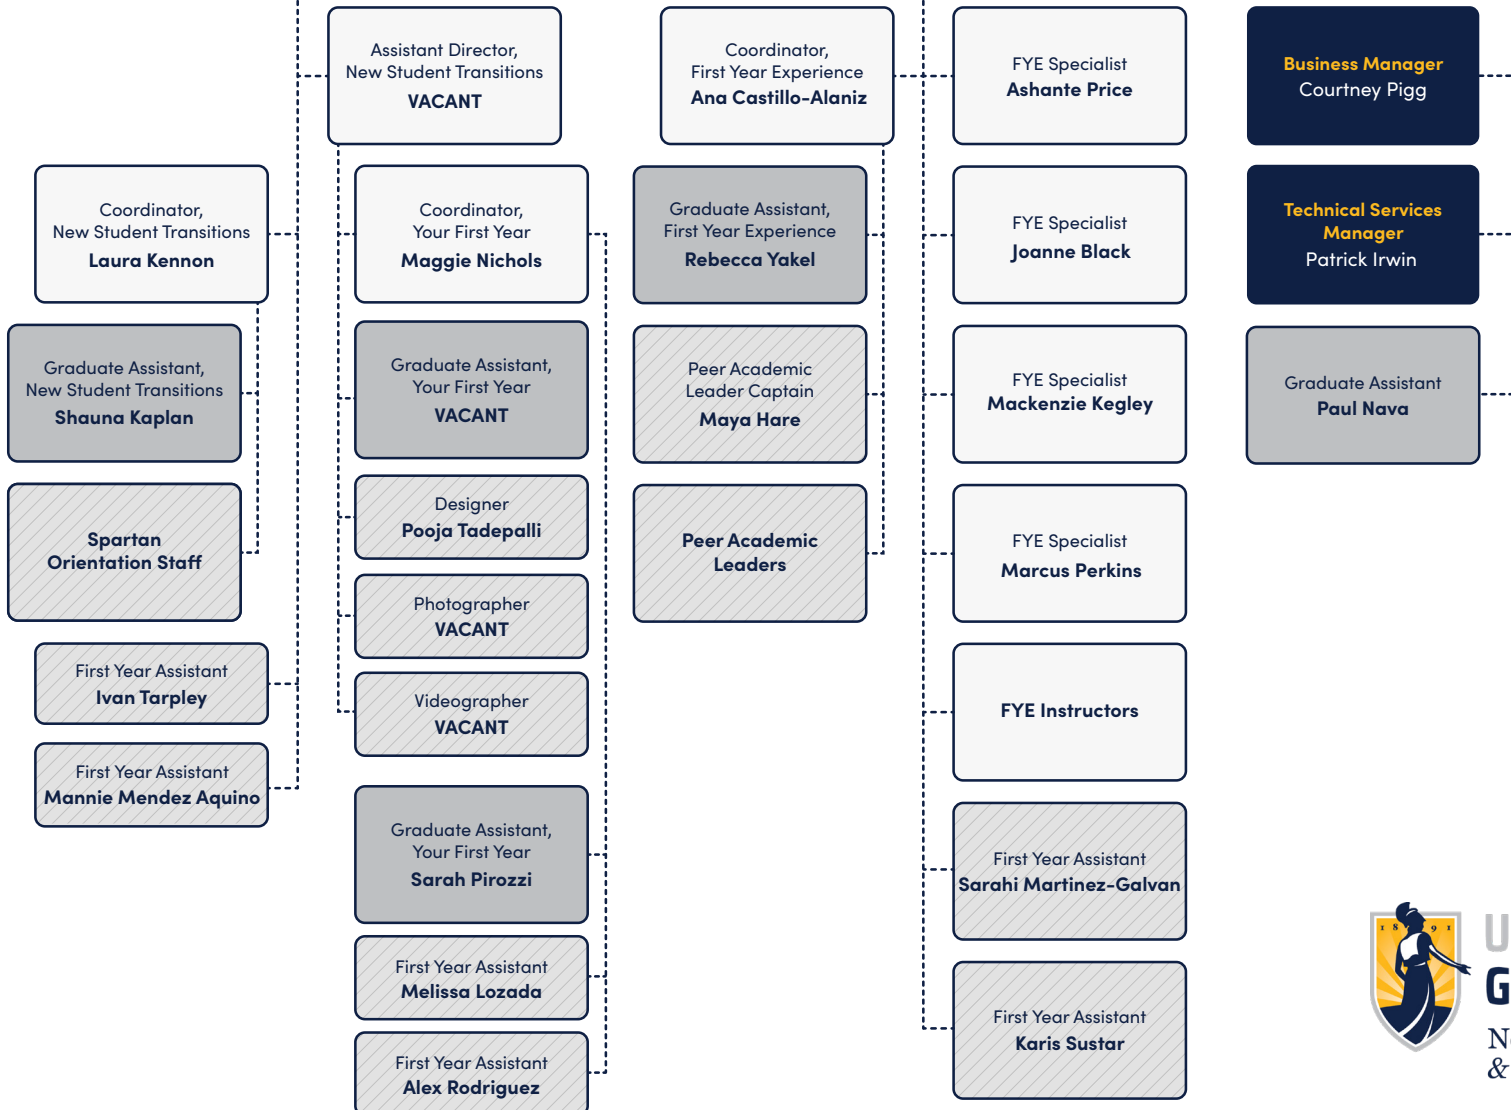

NEW STUDENT TRANSITIONS & FIRST YEAR EXPERIENCE ORGANIZATIONAL CHART

Senior Director, First Year Student Engagement & Experience
Dr. Kim Sousa Peoples

**Associate Director,
New Student Transitions**
Katie Tucker

**Director,
First Year Experience**
Emily Wiersma

- Professional Staff
- Graduate Assistant
- Undergraduate Student